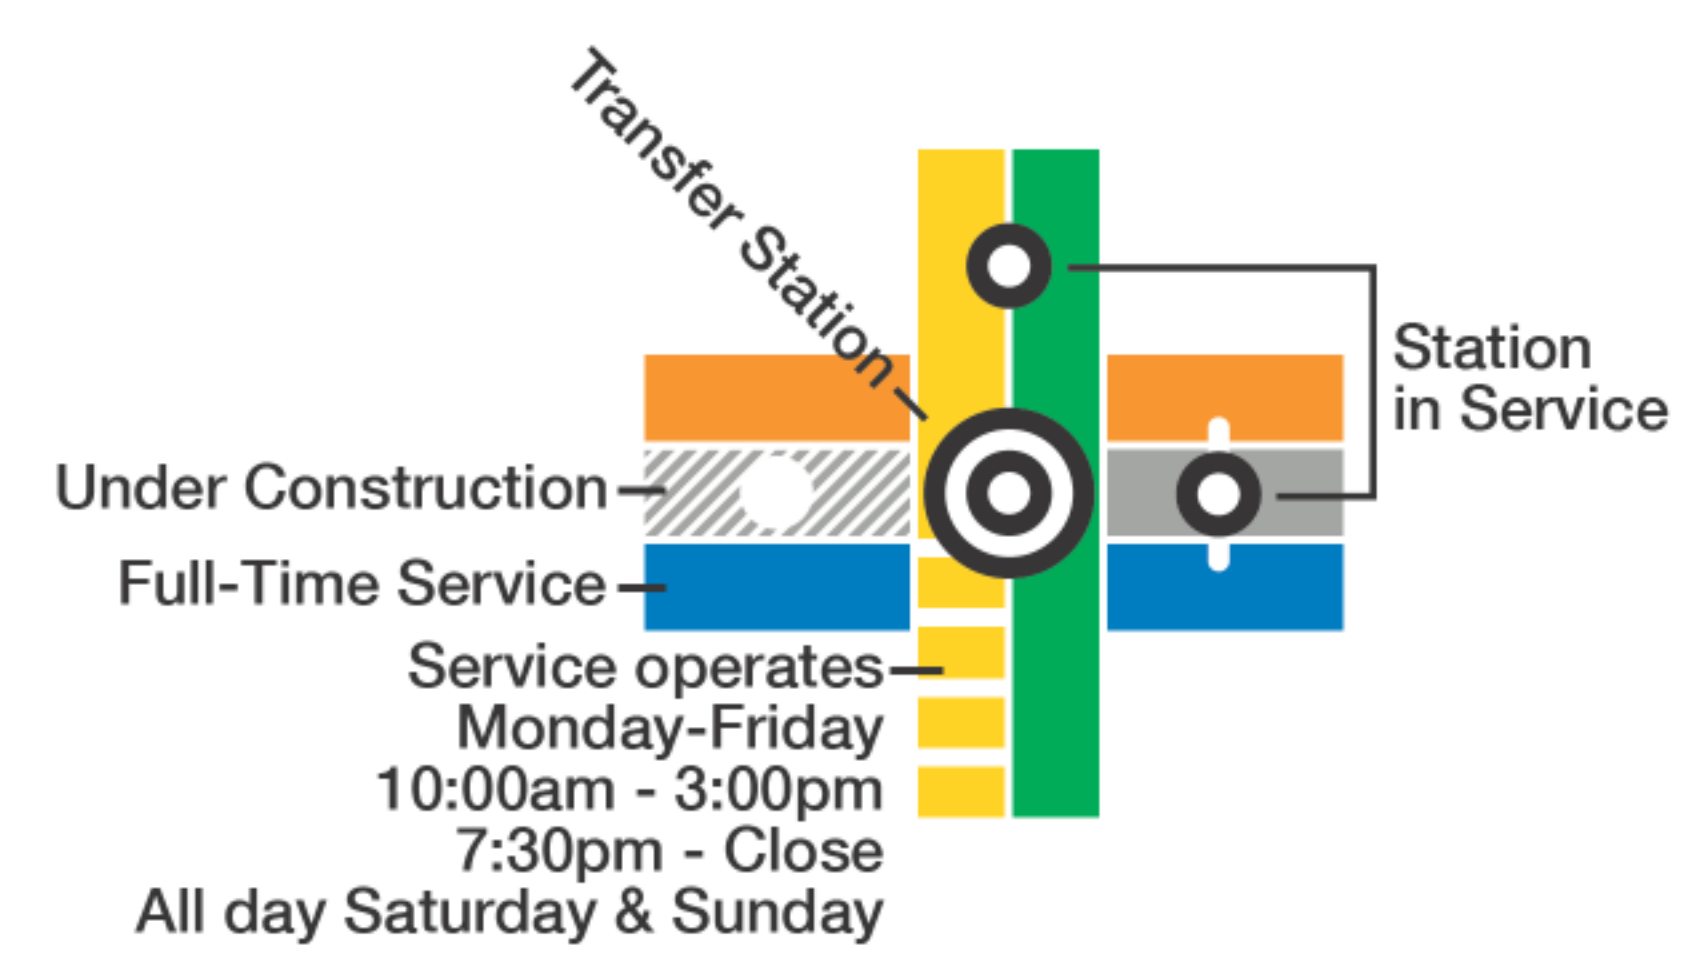

M metro System Map

wmata.com
Customer Information Service: 202-637-7000
TTY Phone: 202-962-2033
Metro Transit Police: 202-962-2121

1. ### Legend
2. **RD** Red Line • Glenmont / Shady Grove
   - **OR** Orange Line • New Carrollton / Vienna
   - **BL** Blue Line • Franconia-Springfield / Largo Town Center
   - **GR** Green Line • Branch Ave / Greenbelt
   - **YL** Yellow Line • Huntington / Mt Vernon Sq / Fort Totten
   - **SV** Silver Line • Wiehle-Reston East / Largo Town Center

1. ### Station Features
2. Bus to Airport
   - Parking
   - Hospital
   - Airport
3. ### Connecting Rail Systems

Metro is accessible.

Map is not to scale

No Smoking

No Eating or Drinking

No Animals (except service animals)

No Audio (without earphones)

No Littering or Spitting

No Dangerous or Flammable Items